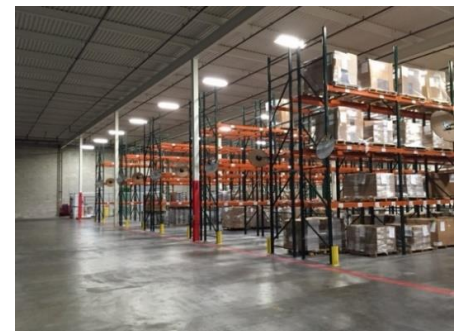

AOS is a Proud Member of the Following Organizations: