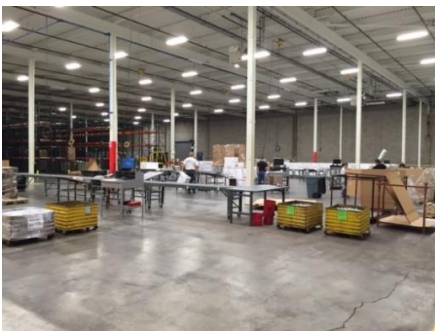

ADVANCED OUTSOURCE SOLUTIONS, INC.

CONTRACT PACKAGING AND SUPPLY CHAIN ENHANCEMENT

Inventory	Production	Quality	Shipping/Receiving
• Ongoing customer communication • Annual physical inventories • Monthly audits • Daily cycle counts • 99.8% inventory accuracy • Customized reporting	• Pouching • Full Pallet Displays • Kitting • Shrink wrapping • Displays • Floor stands • PDQ • Retail • And more	• Zero quality defects • No OSHA recordables • Quarantine finished goods • Dedicated auditors • Minimum hourly checks and inspections • Daily reconciliation	• 100% on-time deliveries • Dock high doors (with ability to expand) • BOL/Packing list with every shipment

AOS is a highly competitive organization with strong corporate social responsibility goals. We are a non-profit agency, helping those with barriers to employment. Our **QUALITY** work, **SPEED-TO-MARKET** and **INVENTORY ACCURACY** solves your labor and resource management issues in a socially responsible way. AOS's robust warehouse management system has real time production and lot code traceability. Our experienced team offers cost saving solutions. Please call the number below to schedule your tour today!

We have the flexibility to structure production lines for diverse applications.

1440 Discovery Parkway
Alton, IL 62002
618-463-1236
www.aosworks.org